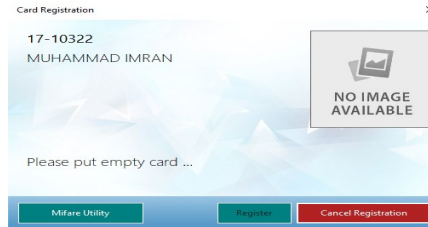

Large Scale Biometric System (FAST FINGER)

Best Solution for Multi Campus Institutions

Online Finger & RFID Card Registration